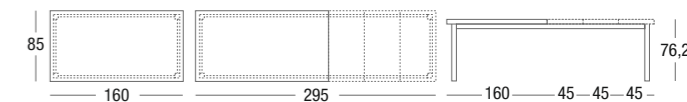

SUPER

DESIGN
DAVIDE ANZALONE