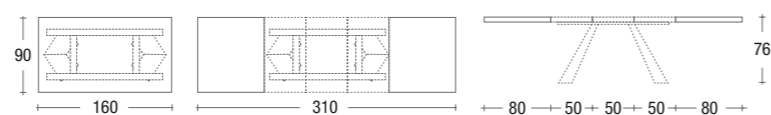

struttura METALLO ALLUMINIO RAL 9006 / piano FOLDING LAMINATO CEMENTO CLIMB
frame ALUMINIUM RAL 9006 METAL / top table CLIMB CONCRETE LAMINATED FOLDING

PECHINO

DESIGN
DAVIDE ANZALONE

struttura METALLO GRIGIO QUARZO RAL 7039 / piano FOLDING NOBILITATO TAVOLATO QUERCIA
FRAME QUARTZ-GREY RAL 7039 METAL / top table OAK PLANK REFINED TOP FOLDING