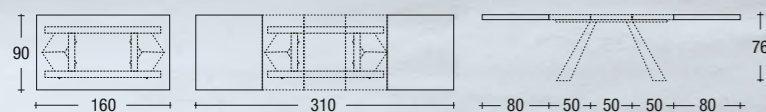

struttura METALLO ALLUMINIO RAL 9006 / piano FOLDING LAMINATO CEMENTO CLIMB
frame ALUMINIUM RAL 9006 METAL / top table CLIMB CONCRETE LAMINATED FOLDING

PECHINO

DESIGN
DAVIDE ANZALONE

struttura METALLO GRIGIO QUARZO RAL 7039 / piano FOLDING NOBILITATO TAVOLATO QUERCIA
FRAME QUARTZ-GREY RAL 7039 METAL / top table OAK PLANK REFINED TOP FOLDING