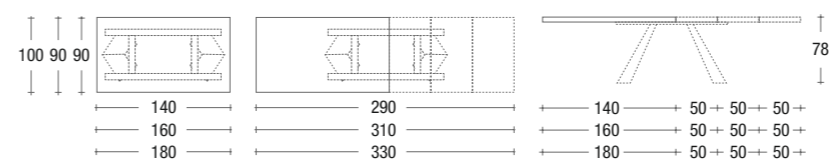

struttura METALLO ALLUMINIO RAL 9006 / piano FOLDING LAMINATO CEMENTO CLIMB
frame ALUMINIUM RAL 9006 METAL / top table CLIMB CONCRETE LAMINATED FOLDING

PECHINO

DESIGN
DAVIDE ANZALONE

struttura METALLO GRIGIO QUARZO RAL 7039 / piano FOLDING NOBILITATO TAVOLATO QUERCIA
FRAME QUARTZ-GREY RAL 7039 METAL / top table OAK PLANK REFINED TOP FOLDING