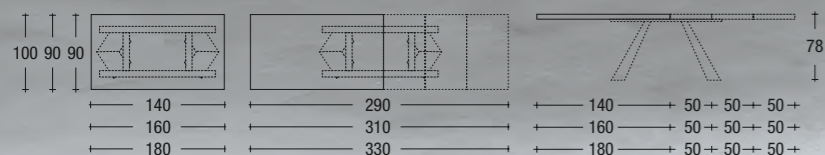

struttura METALLO ALLUMINIO RAL 9006 / piano FOLDING LAMINATO CEMENTO CLIMB
frame ALUMINIUM RAL 9006 METAL / top table CLIMB CONCRETE LAMINATED FOLDING

PECHINO

DESIGN
DAVIDE ANZALONE

struttura METALLO GRIGIO QUARZO RAL 7039 / piano FOLDING NOBILITATO TAVOLATO QUERCIA
FRAME QUARTZ-GREY RAL 7039 METAL / top table OAK PLANK REFINED TOP FOLDING