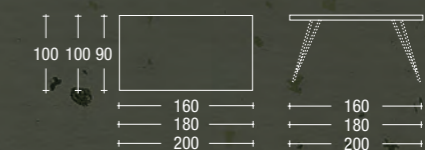

BRIDGE

struttura METALLO GRIGIO QUARZO RAL 7039 / piano LAMINATO ROVERE CHIARO NODATO / sedia MONNA
frame QUARTZ GREY RAL 7039 METAL / top KNOTTED LIGHT OAK WOOD LAMINATED / chair MONNA

BRIDGE

struttura METALLO BRONZO CHIARO / piano LAMINATO ROVERE SCURO NODATO / sedia BRIGITTE
frame LIGHT BRONZE METAL / top KNOTTED DARK OAK-WOOD LAMINATED / chair BRIGITTE