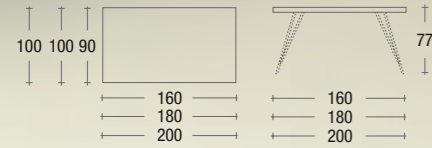

BRIDGE

struttura METALLO GRIGIO QUARZO RAL 7039 / piano LAMINATO ROVERE CHIARO NODATO / sedia MONNA
frame QUARTZ GREY RAL 7039 METAL / top KNOTTED LIGHT OAK WOOD LAMINATED / chair MONNA

BRIDGE

struttura METALLO BRONZO CHIARO / piano LAMINATO ROVERE SCURO NODATO / sedia BRIGITTE
frame LIGHT BRONZE METAL / top KNOTTED DARK OAK-WOOD LAMINATED / chair BRIGITTE