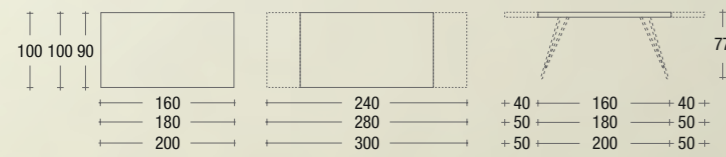

BRIDGE

struttura METALLO GRIGIO QUARZO RAL 7039 / piano LAMINATO ROVERE CHIARO NODATO / sedia MONNA
frame QUARTZ GREY RAL 7039 METAL / top KNOTTED LIGHT OAK WOOD LAMINATED / chair MONNA

BRIDGE

struttura METALLO BRONZO CHIARO / piano LAMINATO ROVERE SCURO NODATO / sedia BRIGITTE
frame LIGHT BRONZE METAL / top KNOTTED DARK OAK-WOOD LAMINATED / chair BRIGITTE