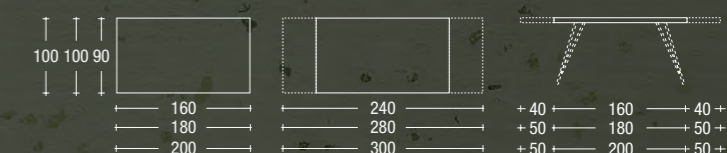

BRIDGE

struttura METALLO GRIGIO QUARZO RAL 7039 / piano LAMINATO ROVERE CHIARO NODATO / sedia MONNA
frame QUARTZ GREY RAL 7039 METAL / top KNOTTED LIGHT OAK WOOD LAMINATED / chair MONNA

BRIDGE

struttura METALLO BRONZO CHIARO / piano LAMINATO ROVERE SCURO NODATO / sedia BRIGITTE
frame LIGHT BRONZE METAL / top KNOTTED DARK OAK-WOOD LAMINATED / chair BRIGITTE