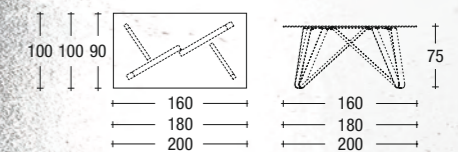

AXEL

DESIGN
DAVIDE ANZALONE

struttura METALLO GRIGIO ARDESIA RAL 7015 / piano VETRO EXTRACHIARO ACIDATO BIANCO OPACO / sedia EMMA
frame SLATE-GREY RAL 7015 METAL / top table MATT WHITE EXTRA-LIGHT ETCHED GLASS / chair EMMA