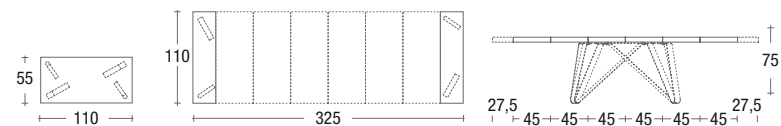

struttura METALLO BIANCO OPACO RAL 9003 / piano LAMINATO VINTAGE / sedia EMMA  
frame MATT WHITE RAL 9003 METAL / top table VINTAGE LAMINATED / chair EMMA